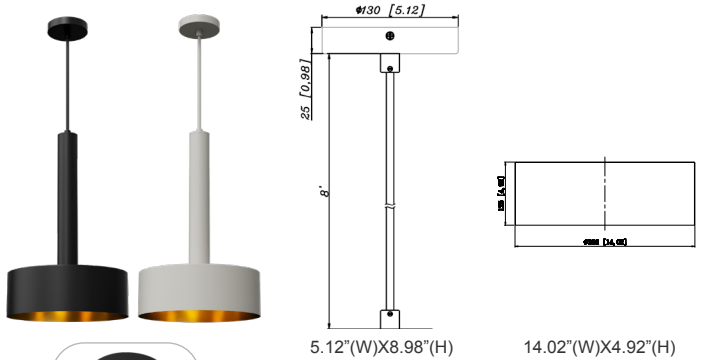

CMC2XL-MCT-DD-BK+CMC-CS-8FT-BK+CMC2-PS14-BG
CMC2XL-MCT-DD-WH+CMC-CS-8FT-BK+CMC2-PS14-WG