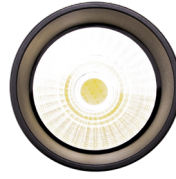

Note: _____

Type: _____

2" Cylinder, Pendant & Ceiling Cylinder Light, Aluminum Cylinder, White Aluminum Housing, Clear Glass Lens

18"(H) X 2 1/2(W) X 2" (D)

Features

- Aluminum Base and Polycarbonate (PC) Lens
- Dimming: Dimmable Down to 10% Using a Standard TRIAC LED Dimmer TRIAC logo
- 7-Year Warranty
- Multi CCT: Selectable Multi-CCT Switches Located The Back Of The Fixture

Lighting:

- Multi CCT: Selectable Multi-CCT Switches Located The Back Of The Fixture
- Dimming: (Dual Function) Triac Dimmable at 120V & 0-10V Dimming at 120-277V
- Total Lumens: 1650LM Max.
- Color Temperatures: 3000K/4000K/5000K
- Color Rendering Index: CRI ≥ 80
- Beam Angle: 40°
- Rated Life: 70,000 hrs

Applications:

- 2" Cylinder, Pendant & Ceiling Cylinder Light, Aluminum Cylinder, White Aluminum Housing, Clear Glass Lens

Other Models:

- 6W | 450LM | CMC2-MCT-DT-WH
- 9W | 675LM | CMC3-MCTP-DD-WH
- 15W | 1125LM | CMC4-MCTP-DD-WH
- 75W | 2625LM | CMC6-MCTP-DD-WH
- 6W | 450LM | CMC2-MCT-DT-BK
- 9W | 675LM | CMC3-MCTP-DD-BK
- 15W | 1125LM | CMC4-MCTP-DD-BK
- 75W | 2625LM | CMC6-MCTP-DD-BK

Other Views:

BLACK:

Side View

Lens View

Back View

WHITE:

Side View

Lens View