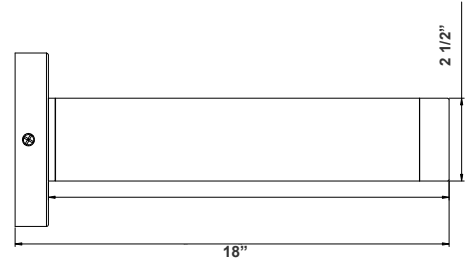

Note: _____

Type: _____

2" Cylinder, Pendant & Ceiling Cylinder Light, Aluminum Cylinder, White Aluminum Housing, Clear Glass Lens

18"(H) X 2 1/2(W) X 2" (D)

Features

- Aluminum Base and Polycarbonate (PC) Lens
- Dimming: Dimmable Down to 10% Using a Standard TRIAC LED Dimmer TRIAC logo
- 7-Year Warranty
- Multi CCT: Selectable Multi-CCT Switches Located The Back Of The Fixture

Technical Specifications

Electrical:

- Voltage: 120V, 60Hz
- Power Factor: >0.90
- THD: <20%
- Wattage: 20W
- Efficacy: 83 LPW

Mechanical:

- Aluminum Housing & Glass Lens
- Suspension Cable & Canopy Set Accessories Avail.
- Universal Swivel W/ Rod Kit Accessories Avail. Ambient Operating Temperature: -13°F to 113°F
- Rated life: 70,000 hrs
- IP Rating: IP40 suitable for damp locations