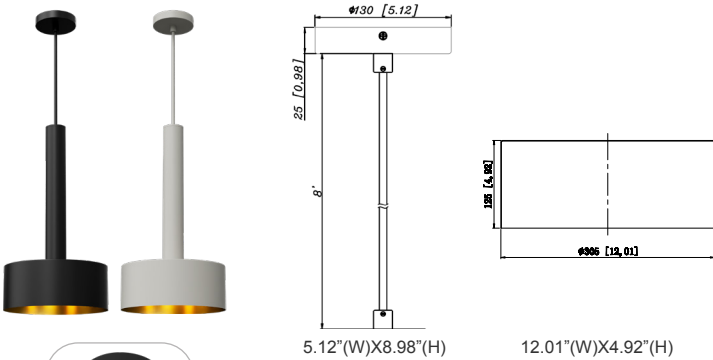

CMC2XL-MCT-DD-BK+CMC-CS-8FT-BK+CMC2-PS12-BG
CMC2XL-MCT-DD-WH+CMC-CS-8FT-WH+CMC2-PS12-WG