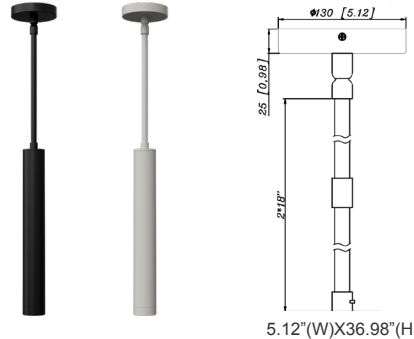

CMC2XL-MCT-DD-BK+CMC-SRK-218-5C-BK
CMC2XL-MCT-DD-WH+CMC-SRK-218-5C-WH